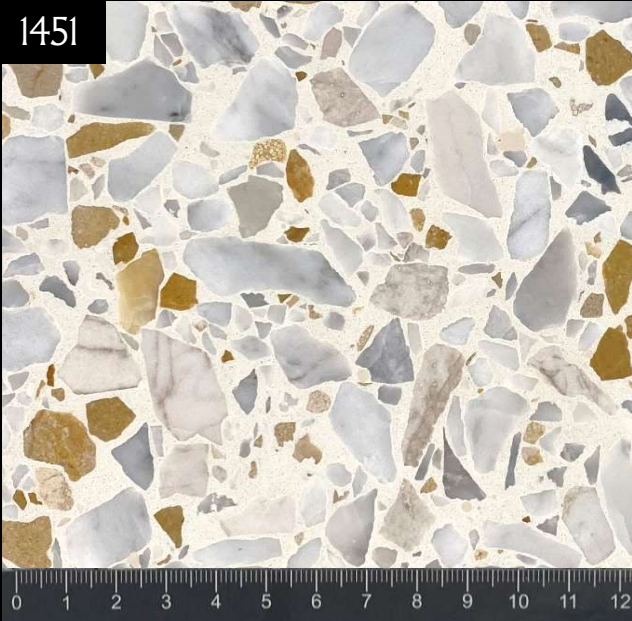

Agglostyle '22

1451