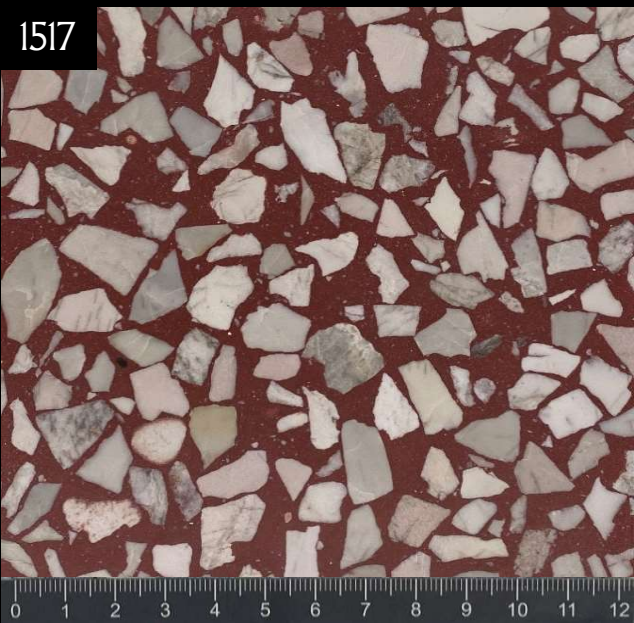

Agglostyle '22

1111

1148

1587

1217

1517

1350 NEW